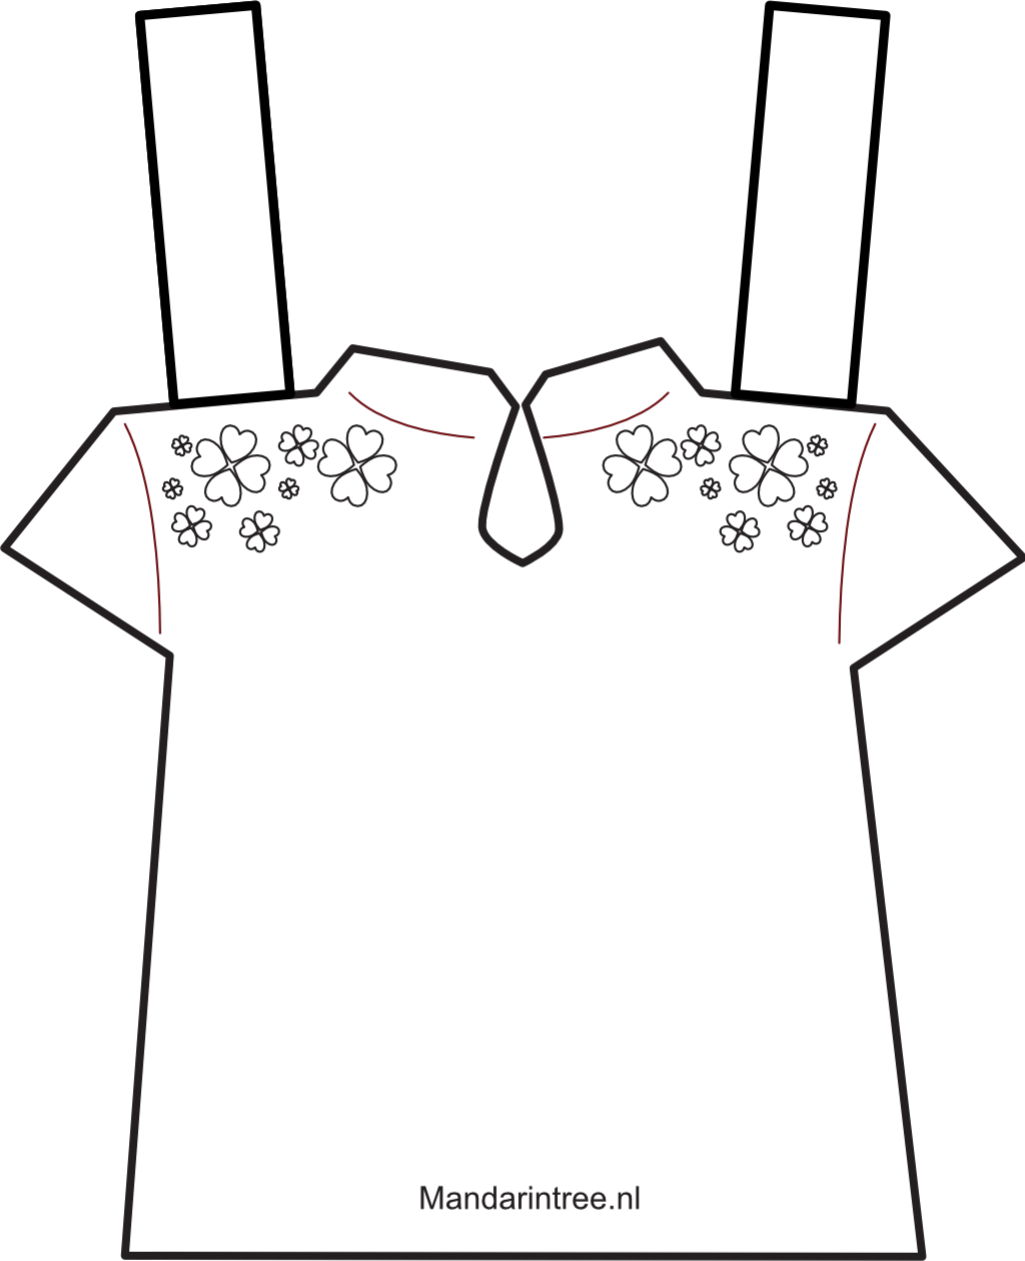

Mandarintree.nl