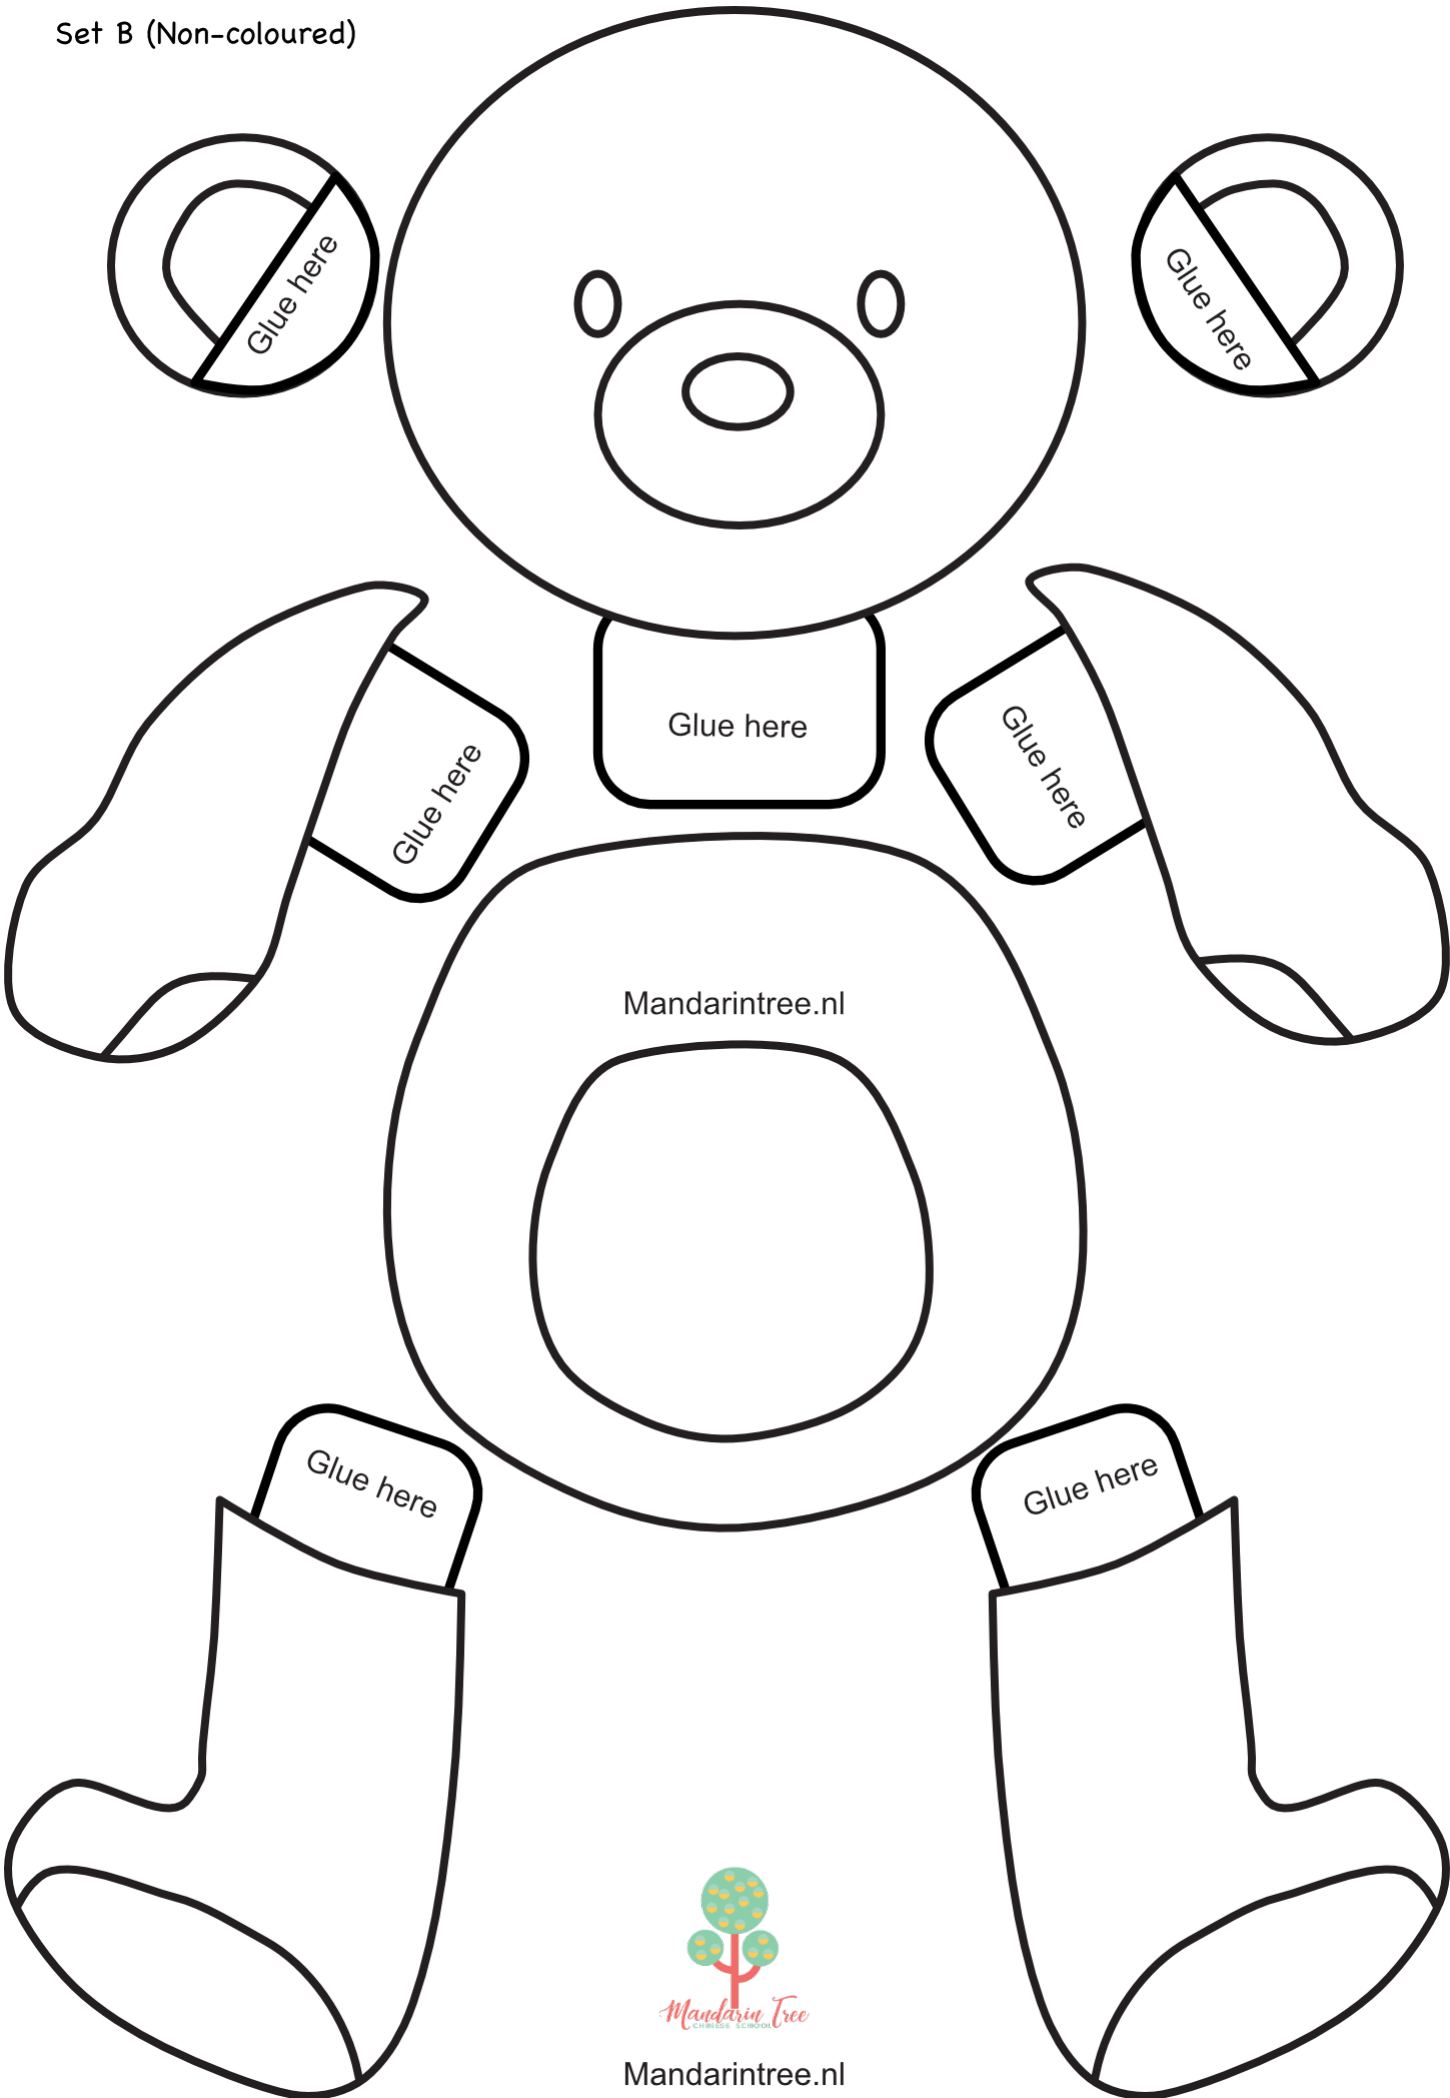

Set A (Coloured)

Set A (Coloured)

Mandarintree.nl

Set A (Coloured)

Instructions:

Choose from either set A (Coloured) or Set B (Non-coloured).

If you have chosen the non-coloured version, you may want to colour it in before cutting the pieces out.

Cut out the individual body parts of the bear as well as clothes for the bear.

Prepare glue before the session.

Watch Mandarin Tree's craft video and follow the steps!

Please feel free to pause the video whenever you need to.

To join our weekly online Mandarin playgroup sessions (live), please visit www.mandarintree.nl for more info.

Set B (Non-coloured)

Mandarintree.nl

Mandarintree.nl

Mandarintree.nl

Set B (Non-coloured)

Instructions:

Choose from either set A (Coloured) or Set B (Non-coloured).

If you have chosen the non-coloured version, you may want to colour it in before cutting the pieces out.

Cut out the individual body parts of the bear as well as clothes for the bear.