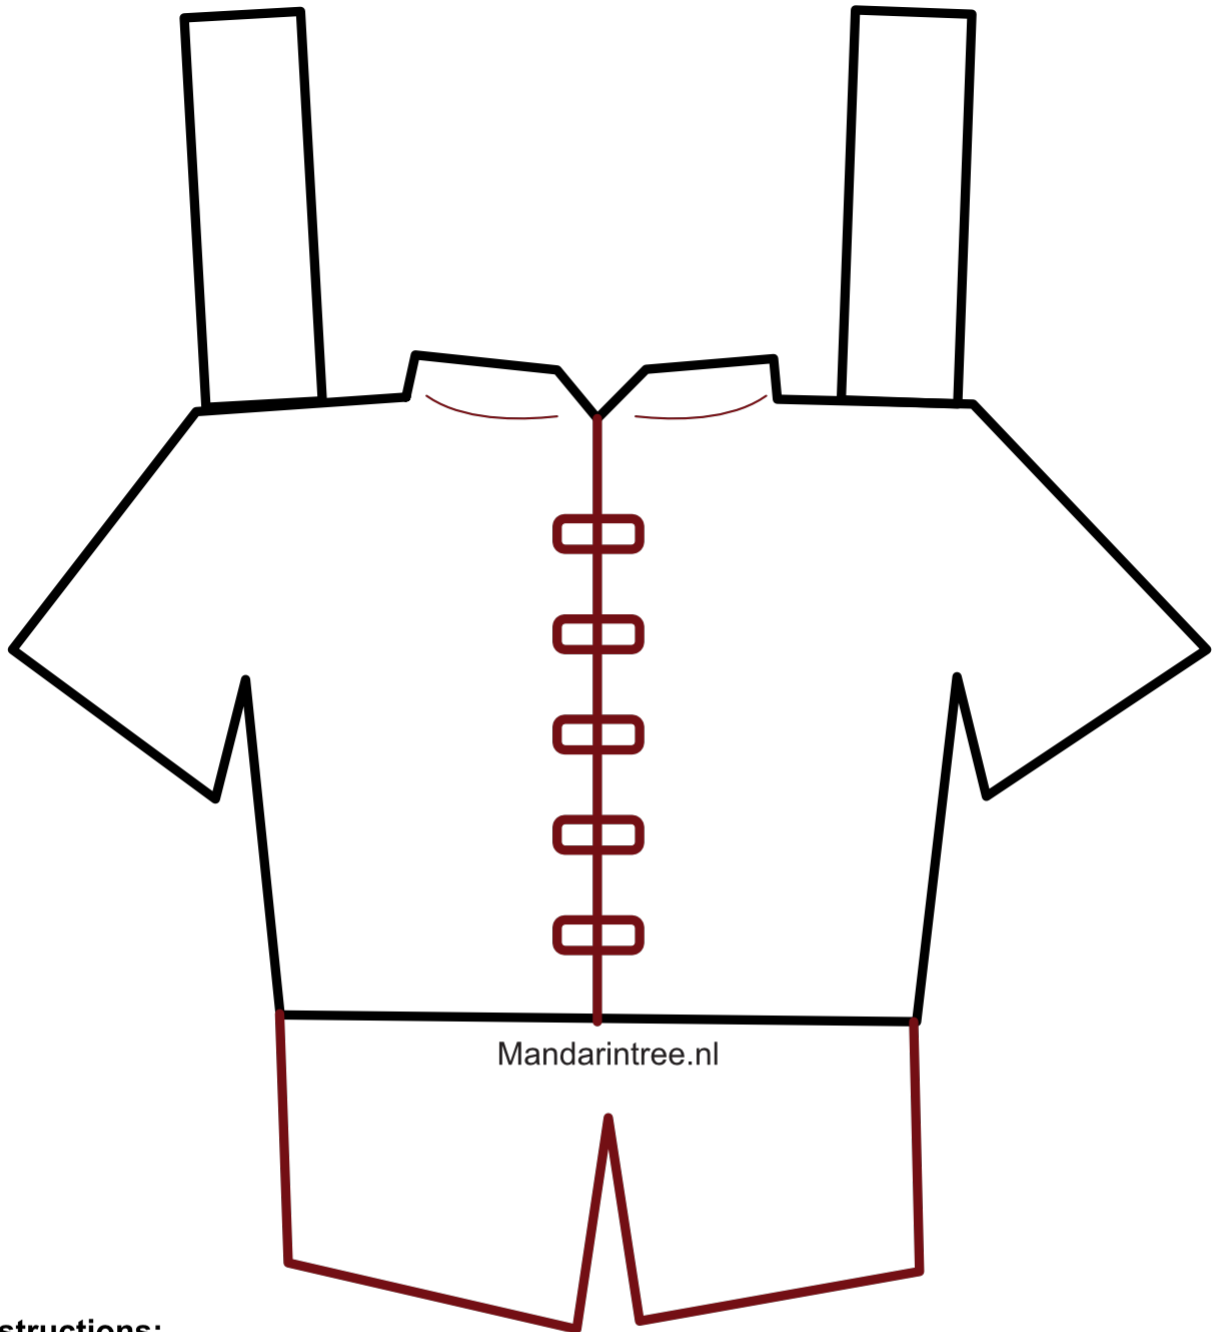

Set B (Non-coloured)

Instructions:

Choose from either set A (Coloured) or Set B (Non-coloured).

If you have chosen the non-coloured version, you may want to colour it in before cutting the pieces out.

Cut out the individual body parts of the bear as well as clothes for the bear.

Prepare glue before the session.

Watch Mandarin Tree's craft video and follow the steps!

Please feel free to pause the video whenever you need to.

To join our weekly online Mandarin playgroup sessions (live), please visit www.mandarintree.nl for more info.